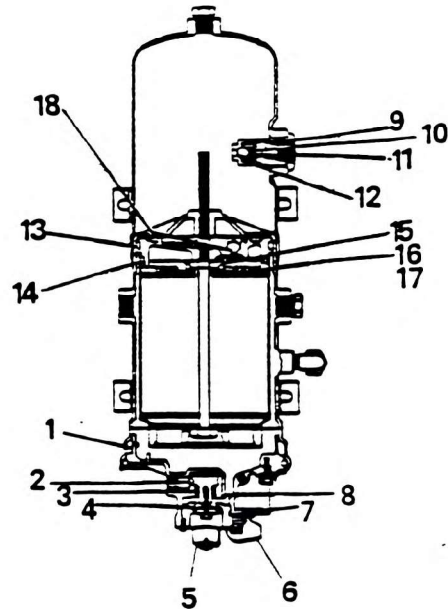

# AIR DRYER ASSEMBLY

# GROVE

NO.	PART NO.	QTY DESCRIPTION	NO.	PART NO.	QTY DESCRIPTION
	7-515-000047	COMPLETE ASSY		9 E	1 WASHER, SEALING
	9-515-100508	END COVER ASSY (INCLUDES THERMOSTAT)		10 E	1 SPRING
	9-515-100507	END COVER KIT		11 E	1 VALVE, BALL
*	9-515-100396	REPAIR KIT - PURGE VALVE		12 E	1 CAP, END
E	9-515-100397	REPAIR KIT - CHECK VALVE		13 -	1 O-RING
-	9-515-100398	REPAIR KIT - DESICCANT CARTRIDGE - INCLUDES DESICCANT		14 -	1 O-RING
1 *		1 O-RING		15 -	1 SEAT, SPRING
2 *		1 O-RING		16 -	2 PLATE, PERFORATED
3 *		1 SPRING		17 -	1 FILTER, OIL SEPARATOR
4 *		1 VALVE, PURGE		18 -	1 VALVE, BALL
5 *		1 DIAPHRAGM			
6 *		1 BOOT			
7 *		1 O-RING			
8 *		1 O-RING			